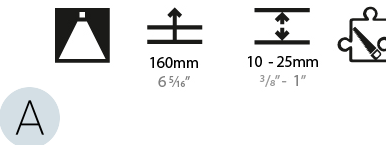

GENERAL

Series: Glorious
Subseries: Glorious Victory
Brand: Prolicht
Division: Architectural
Mounting Type: Recessed
Mounting Location: Ceiling
Subcategory: Ambient

PHYSICAL

Shape: Abstract
Length (mm): 1121
Length (in): 44 1/8
Width (mm): 1121
Width (in): 44 1/8
Height (mm): 150
Height (in): 5 7/8
Min. Recessing Depth (mm): 160
Min. Recessing Depth (in): 6 1/8
Light Distribution: Direct
Weight (kg): 13.609
Weight (lbs): 29.94
Diffuser: PMMA - Opal or Micro-Prism
Fixture Finish: SSR / BKV / CWI / CRY / HAB / UFT / ITA / RUA / FTG / MYG / LOD / PUS / FRO / FUP / KIA / POP / BLS / SPG / MEY / GOH / GUM / CHC / COM / ABZ / JAG / OBR / MOS / ROR
Fixture Material: Aluminum

ELECTRICAL

Lamp Type: LED (Zhaga Standard)
Input Wattage (W): 45
Total Output Wattage (W): 36 / 28.8 (3500K)
Dimming: Non-Dimming / Phase Dimming (120Vac only) / 0-10V Dimming
Driver Included: Yes
Driver Location: Integrated
Driver Type: Constant Current - 120 / 277Vac
Driver Class: Class 2
Input Voltage (V): 120 - 277
Constant Current (MA): 350 / 900 (3500K)

LED

Color Temperature (°K): 3000 / 3500 / 4000
Max. Delivered Lumen (lm): 4150 / 4302 / 4390
CRI: >80 CRI
Efficiency (%): 65
Lamp Life (hrs): 50000

OPTICAL

RATINGS AND CERTIFICATIONS

Certified By: Certified for North American Standards
IP rating: IP20