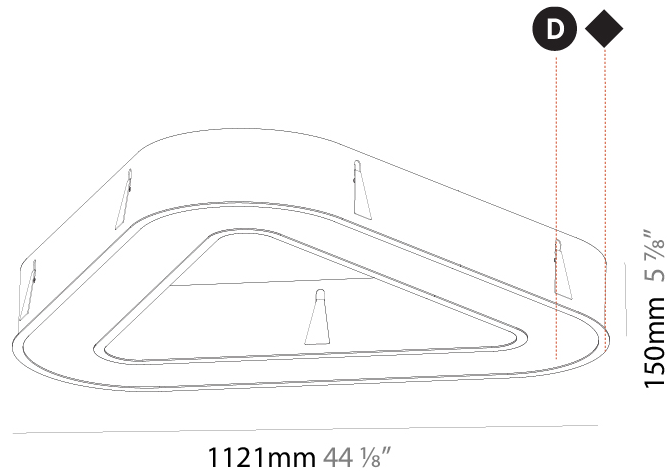

GENERAL

Series: Glorious
Subseries: Glorious Victory
Brand: Prolicht
Division: Architectural
Mounting Type: Recessed
Mounting Location: Ceiling
Subcategory: Ambient

PHYSICAL

Shape: Abstract
Length (mm): 1121
Length (in): 44 1/8
Width (mm): 1121
Width (in): 44 1/8
Height (mm): 150
Height (in): 5 7/8
Min. Recessing Depth (mm): 160
Min. Recessing Depth (in): 6 1/8
Light Distribution: Direct
Weight (kg): 13.609
Weight (lbs): 29.94
Diffuser: PMMA - Opal or Micro-Prism
Fixture Finish: SSR / BKV / CWI / CRY / HAB / UFT / ITA / RUA / FTG / MYG / LOD / PUS / FRO / FUP / KIA / POP / BLS / SPG / MEY / GOH / GUM / CHC / COM / ABZ / JAG / OBR / MOS / ROR
Fixture Material: Aluminum

ELECTRICAL

Lamp Type: LED (Zhaga Standard)
Input Wattage (W): 45
Total Output Wattage (W): 36 / 28.8 (3500K)
Dimming: Non-Dimming / Phase Dimming (120Vac only) / 0-10V Dimming
Driver Included: Yes
Driver Location: Integrated
Driver Type: Constant Current - 120 / 277Vac
Driver Class: Class 2
Input Voltage (V): 120 - 277
Constant Current (MA): 350 / 900 (3500K)

LED

Color Temperature (°K): 3000 / 3500 / 4000
Max. Delivered Lumen (lm): 4150 / 4302 / 4390
CRI: >80 CRI
Efficiency (%): 65
Lamp Life (hrs): 50000

OPTICAL

RATINGS AND CERTIFICATIONS

Certified By: Certified for North American Standards
IP rating: IP20